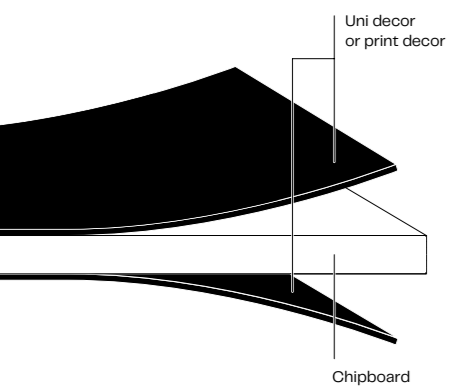

Max Compact Interior is the perfect solution for cubicles, IPS, lockers and benches.

Max HPL

offers the perfect solution for IPS, vanity units, doors and wall linings with its unique properties allowing the fabrication of detailed components for your washroom. Postforming of HPL allows a continuous, closed surface of the core board across the edges.