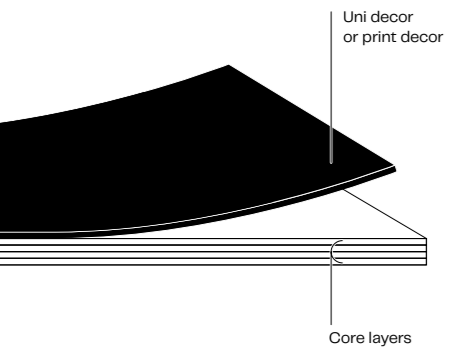

Max Compact Interior is the perfect solution for cubicles, IPS, lockers and benches.

Max HPL

offers the perfect solution for IPS, vanity units, doors and wall linings with its unique properties allowing the fabrication of detailed components for your washroom. Postforming of HPL allows a continuous, closed surface of the core board across the edges.